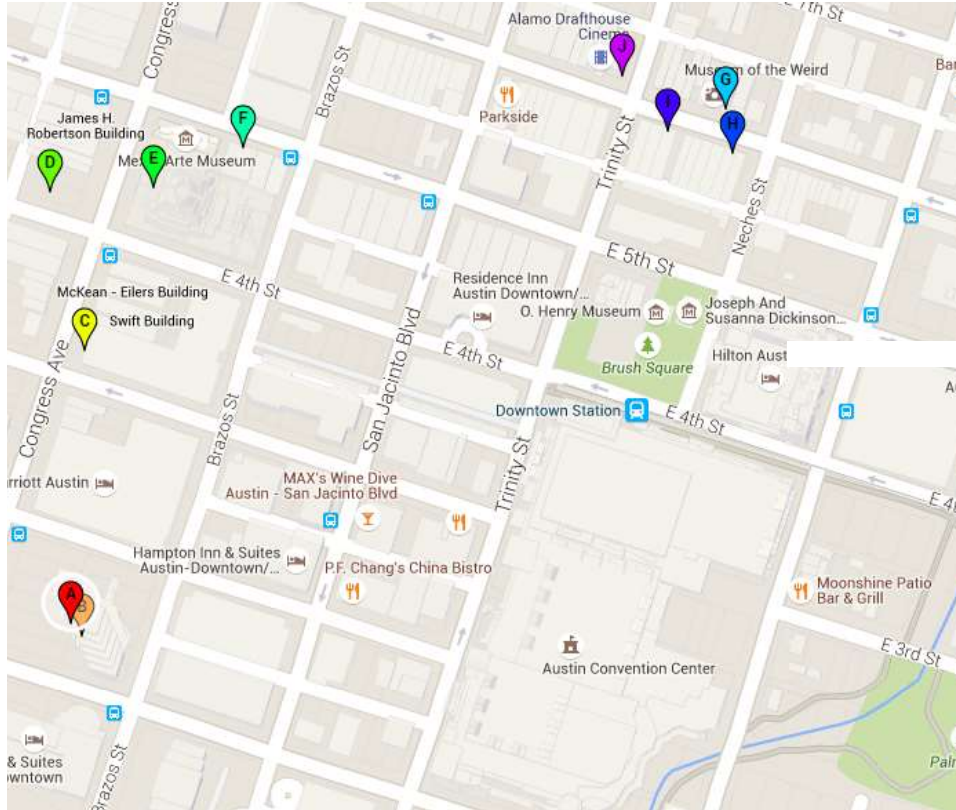

Restaurants Close to the Convention Center

A	Chipotle Mexican Grill	MON-FRI: 11:00 AM - 6:00	801 Congress Avenue, Austin, TX 78701
B	Subway	FRI 7:00 AM- 8:00PM; SAT 8:00 AM- 6:00PM	809 Congress Avenue, Austin, TX 78701
C	Jimmy John's	SUN-WED 11am-10pm; THU-	N, 816 Congress Avenue, Austin, TX 78701
D	Starbucks	MON-THU 5:30 AM to 11:00	600 Congress Avenue G270, Austin, TX
E	Taco Shack	MON-FRI 6:30AM-2:30PM;	402 Brazos Street, Austin, TX 78701
F	Which Wich Superior Sandwiches	MON-SAT 10:00 am - 10:00	259 West 3rd Street, Austin, TX 78701
G	Starbucks	EVERYDAY 6:00 AM - 9:00	Courtyard Austin Downtown, 300 East 4th
H	Java Jive on Fifth	THU 6:00 am - 10:00 pm; FRI 6:00 am - 10:00pm; SAT	500 East 4th Street, Austin, TX 78701

Stores Nearby Convention Center

- C Whole Foods Market 550 Bowie Street, Austin, TX 78703
- D H-E-B 2400 South Congress Avenue, Austin, TX 78704
- E The Home Depot 3600 Interstate Hwy 35 S, Austin, TX 78704
- F CVS Pharmacy - Photo 500 Congress Avenue, Austin, TX 78701
- G CVS Pharmacy Photo 2301 South Congress Avenue, Austin, TX 78704

Banks/ATMs Close to the Convention Center

- | | | |
|---|---------------------------------------|---|
| A | Wells Fargo Bank | 111 Congress Avenue, Austin, TX 78701 |
| B | ATM (Wells Fargo Bank) | 111 Congress Avenue, Austin, TX 78701 |
| C | Guaranty Bank: Downtown | 301 Congress Avenue Ste 300, Austin, TX 78701 |
| D | ATM | 400 Congress Avenue, Austin, TX 78701 |
| E | Frost Bank Financial Center | 401 Congress Avenue, Austin, TX 78701 |
| F | ATM Express | 105 East 5th Street #113, Austin, TX 78701 |
| G | ATM Express | 416 East 6th Street, Austin, TX 78701 |
| H | Cardtronics ATM | 421 East 6th Street, Austin, TX 78701 |
| I | International Merchant Services (ATM) | 407 East 6th Street, Austin, TX 78701 |
| J | Cardtronics ATM | 606 Trinity Street, Austin, TX 78701 |