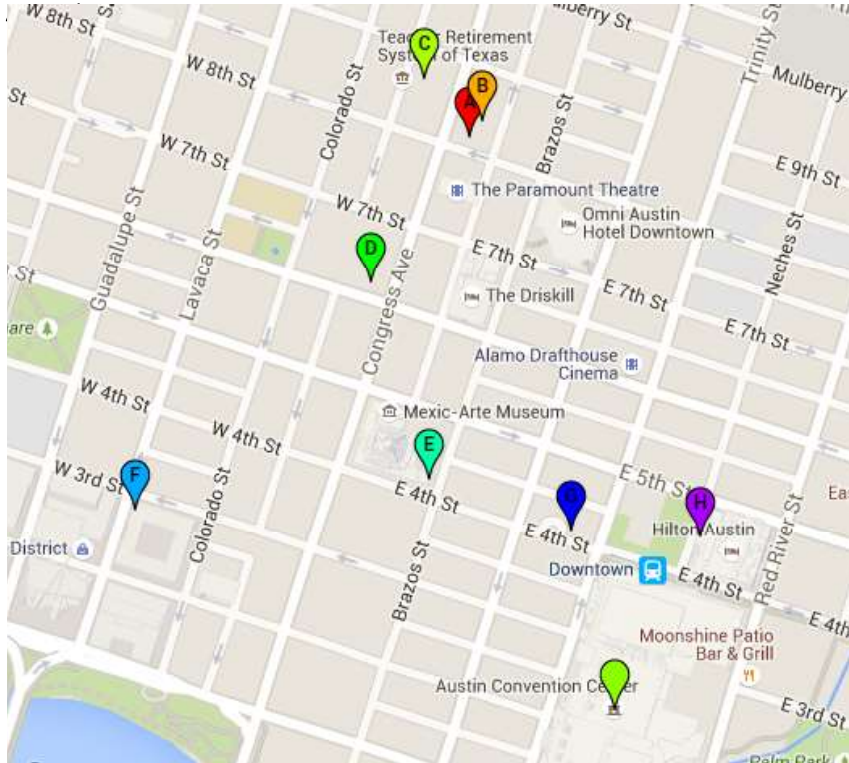

Restaurants Close to the Convention Center

A	Chipotle Mexican Grill	MON-FRI: 11:00 AM - 6:00	801 Congress Avenue, Austin, TX 78701
B	Subway	FRI 7:00 AM- 8:00PM; SAT 8:00 AM- 6:00PM	809 Congress Avenue, Austin, TX 78701
C	Jimmy John's	SUN-WED 11am-10pm; THU-	N, 816 Congress Avenue, Austin, TX 78701
D	Starbucks	MON-THU 5:30 AM to 11:00	600 Congress Avenue G270, Austin, TX
E	Taco Shack	MON-FRI 6:30AM-2:30PM;	402 Brazos Street, Austin, TX 78701
F	Which Wich Superior Sandwiches	MON-SAT 10:00 am - 10:00	259 West 3rd Street, Austin, TX 78701
G	Starbucks	EVERYDAY 6:00 AM - 9:00	Courtyard Austin Downtown, 300 East 4th
H	Java Jive on Fifth	THU 6:00 am - 10:00 pm; FRI 6:00 am - 10:00pm; SAT	500 East 4th Street, Austin, TX 78701

Stores Nearby Convention Center

- C Whole Foods Market 550 Bowie Street, Austin, TX 78703
- D H-E-B 2400 South Congress Avenue, Austin, TX 78704
- E The Home Depot 3600 Interstate Hwy 35 S, Austin, TX 78704
- F CVS Pharmacy - Photo 500 Congress Avenue, Austin, TX 78701
- G CVS Pharmacy Photo 2301 South Congress Avenue, Austin, TX 78704

Banks/ATMs Close to the Convention Center

- | | | |
|---|---------------------------------------|---|
| A | Wells Fargo Bank | 111 Congress Avenue, Austin, TX 78701 |
| B | ATM (Wells Fargo Bank) | 111 Congress Avenue, Austin, TX 78701 |
| C | Guaranty Bank: Downtown | 301 Congress Avenue Ste 300, Austin, TX 78701 |
| D | ATM | 400 Congress Avenue, Austin, TX 78701 |
| E | Frost Bank Financial Center | 401 Congress Avenue, Austin, TX 78701 |
| F | ATM Express | 105 East 5th Street #113, Austin, TX 78701 |
| G | ATM Express | 416 East 6th Street, Austin, TX 78701 |
| H | Cardtronics ATM | 421 East 6th Street, Austin, TX 78701 |
| I | International Merchant Services (ATM) | 407 East 6th Street, Austin, TX 78701 |
| J | Cardtronics ATM | 606 Trinity Street, Austin, TX 78701 |