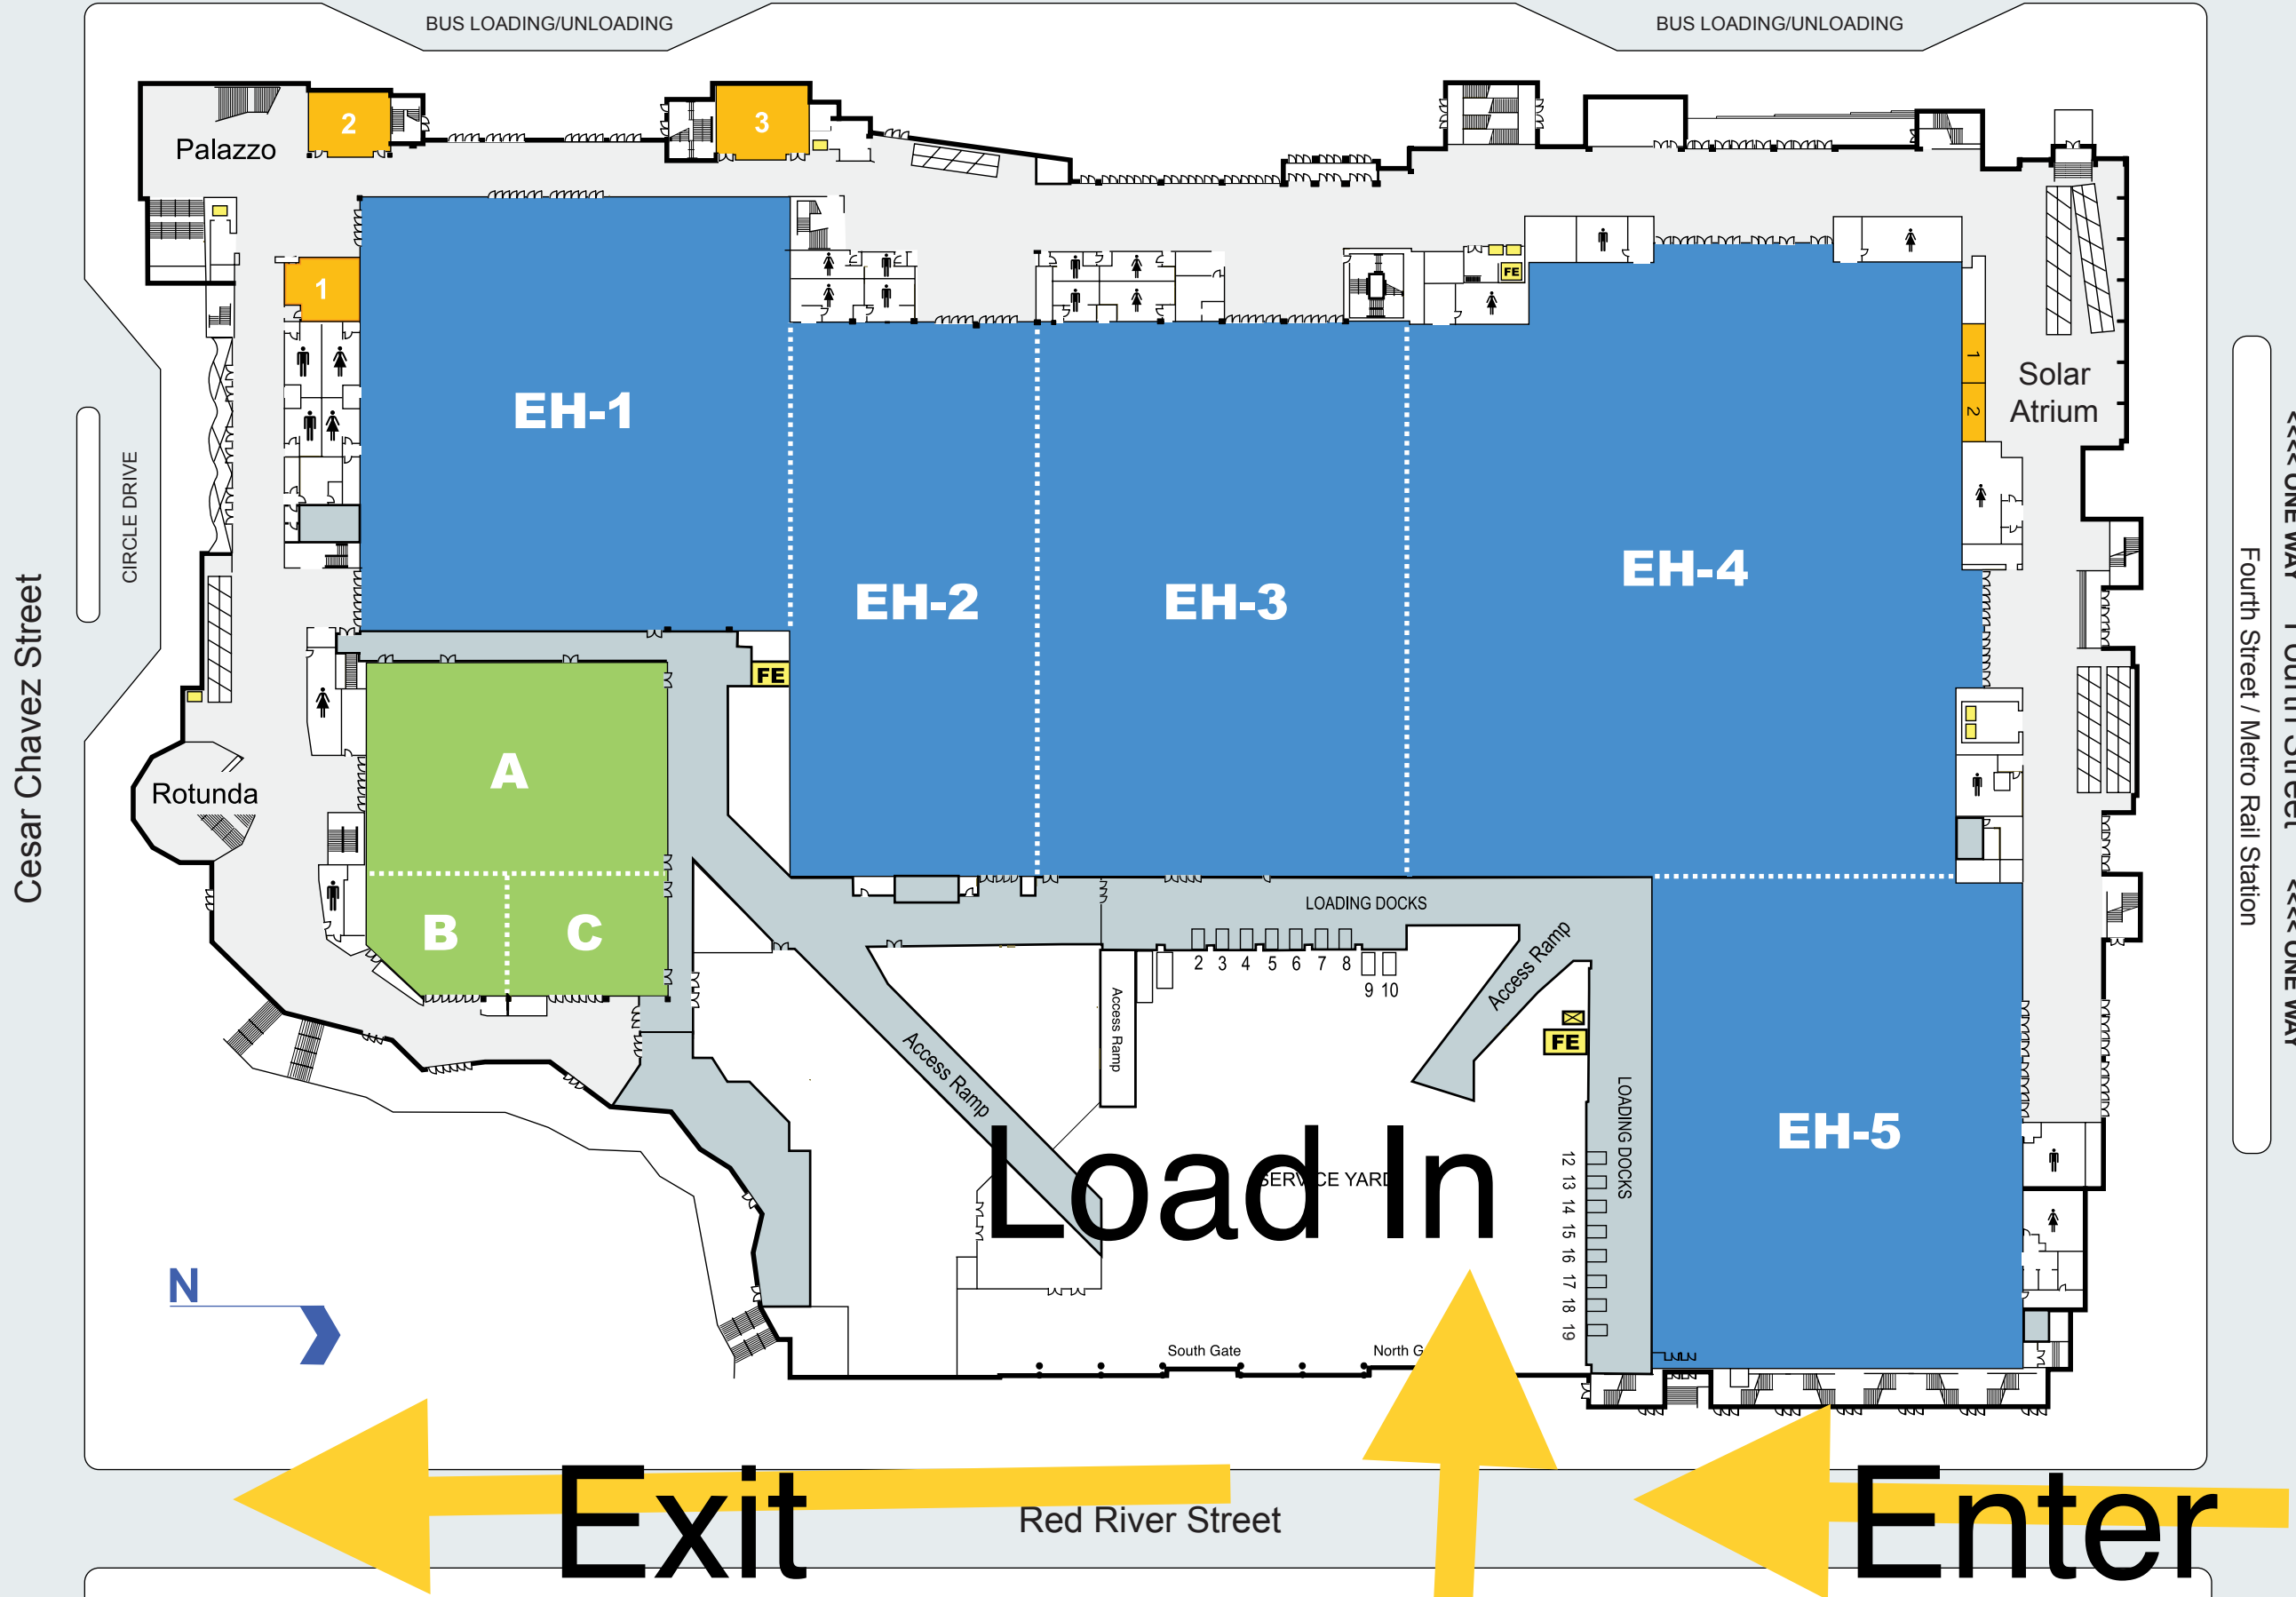

Radisson
Four Seasons

Willie Nelson Blvd.

Hampton Inn & Suites

3rd St.

Courtyard Marriott

ONE WAY>>> Trinity Street ONE WAY>>>

<<<< ONE WAY Fourth Street / Metro Rail Station >>>> ONE WAY

Nueces St.

Hilton Austin

Exit

Enter

Red River Street