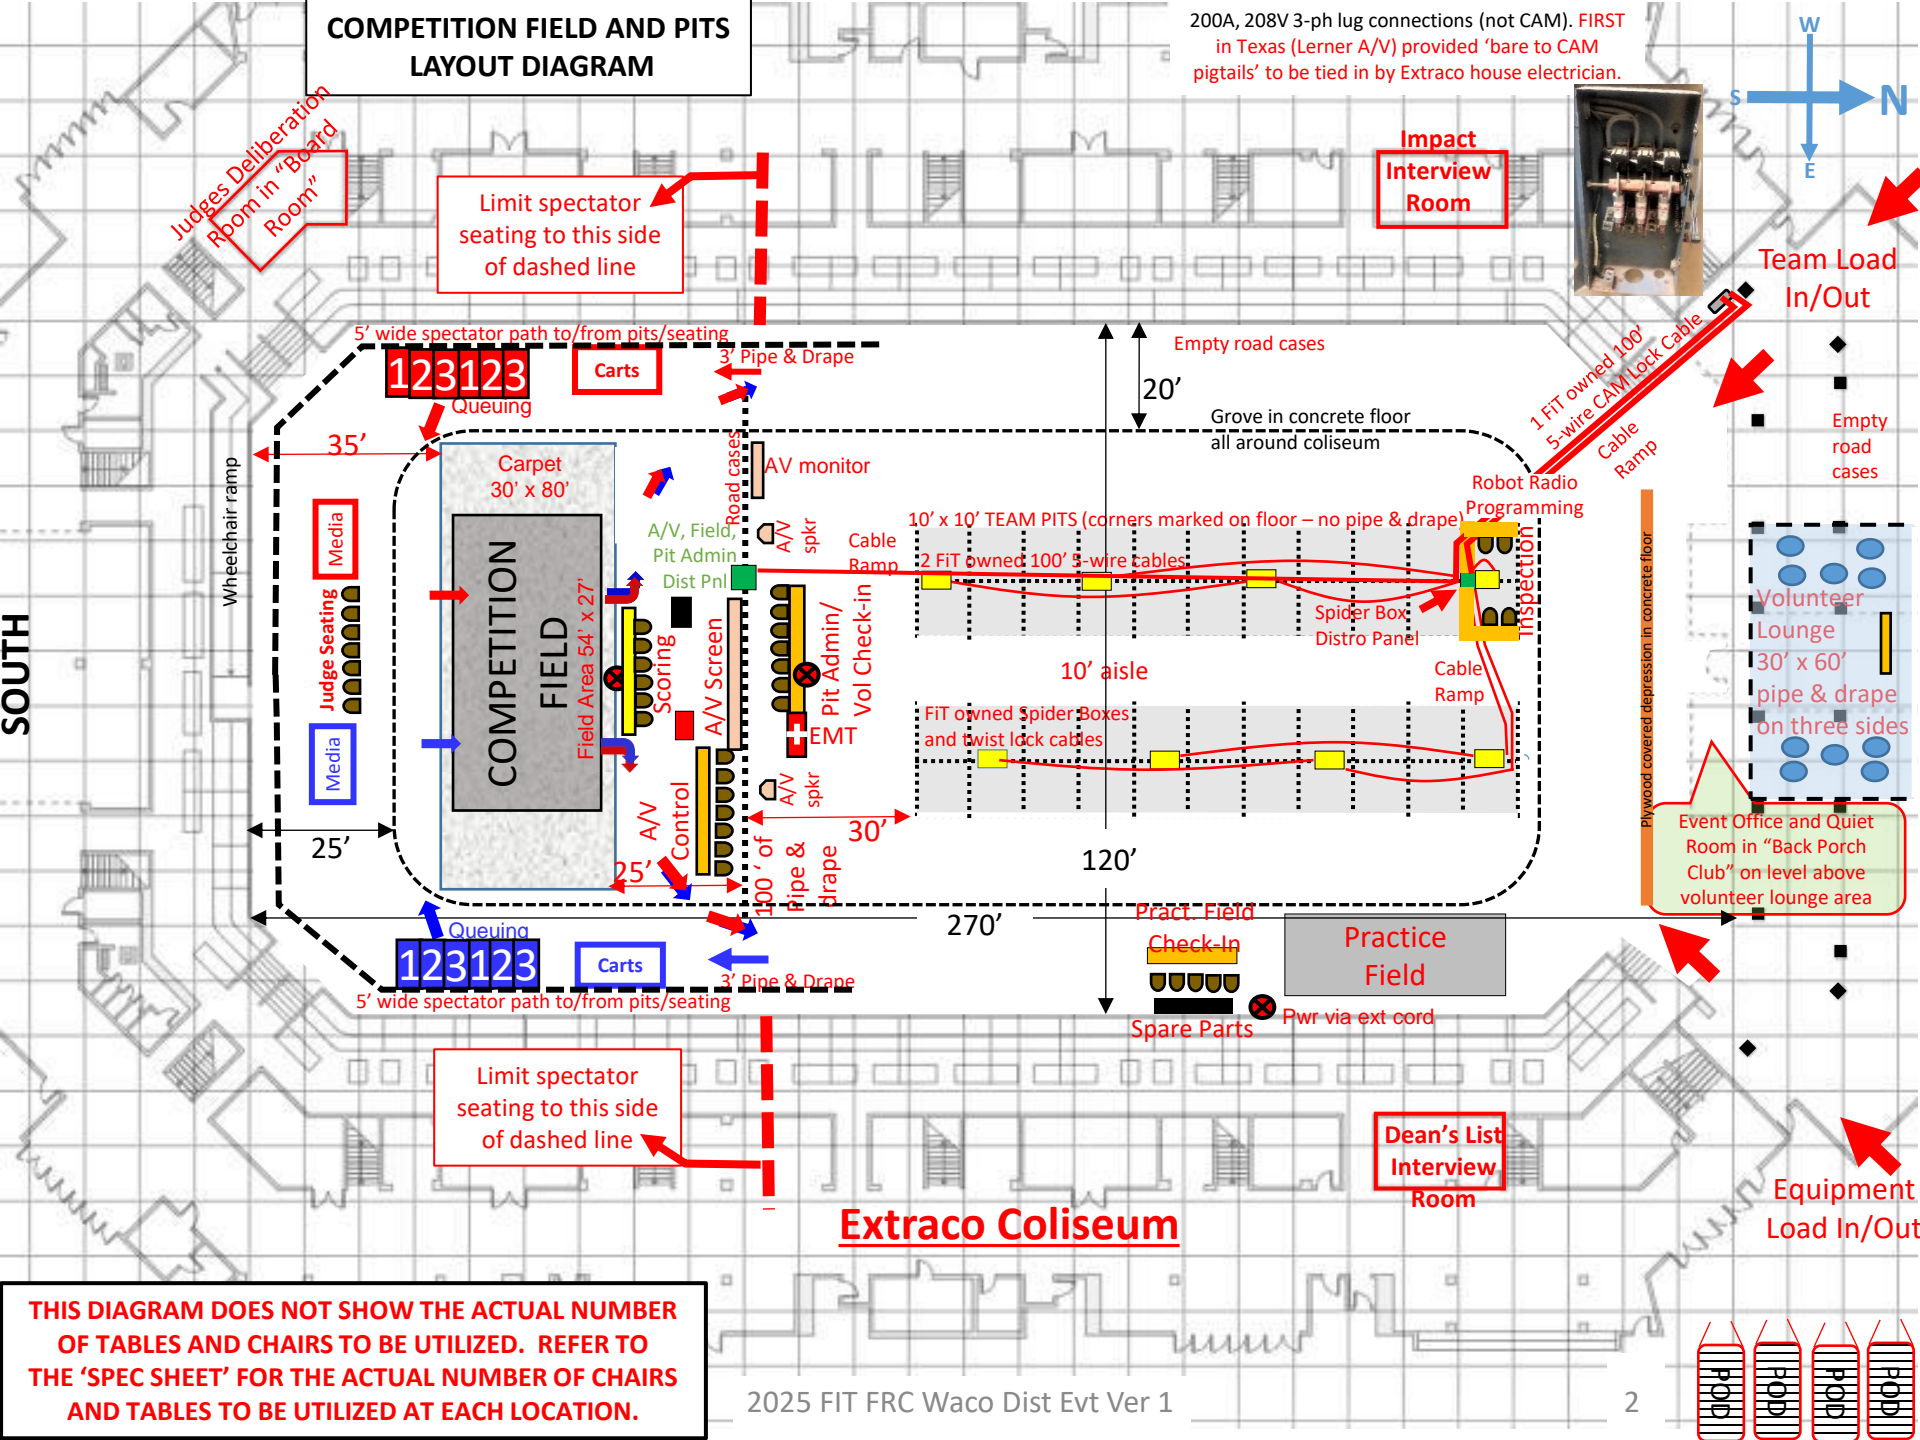

COMPETITION FIELD AND PITS LAYOUT DIAGRAM

200A, 208V 3-ph lug connections (not CAM). FIRST in Texas (Lerner A/V) provided 'bare to CAM pigtails' to be tied in by Extraco house electrician.

THIS DIAGRAM DOES NOT SHOW THE ACTUAL NUMBER OF TABLES AND CHAIRS TO BE UTILIZED. REFER TO THE 'SPEC SHEET' FOR THE ACTUAL NUMBER OF CHAIRS AND TABLES TO BE UTILIZED AT EACH LOCATION.