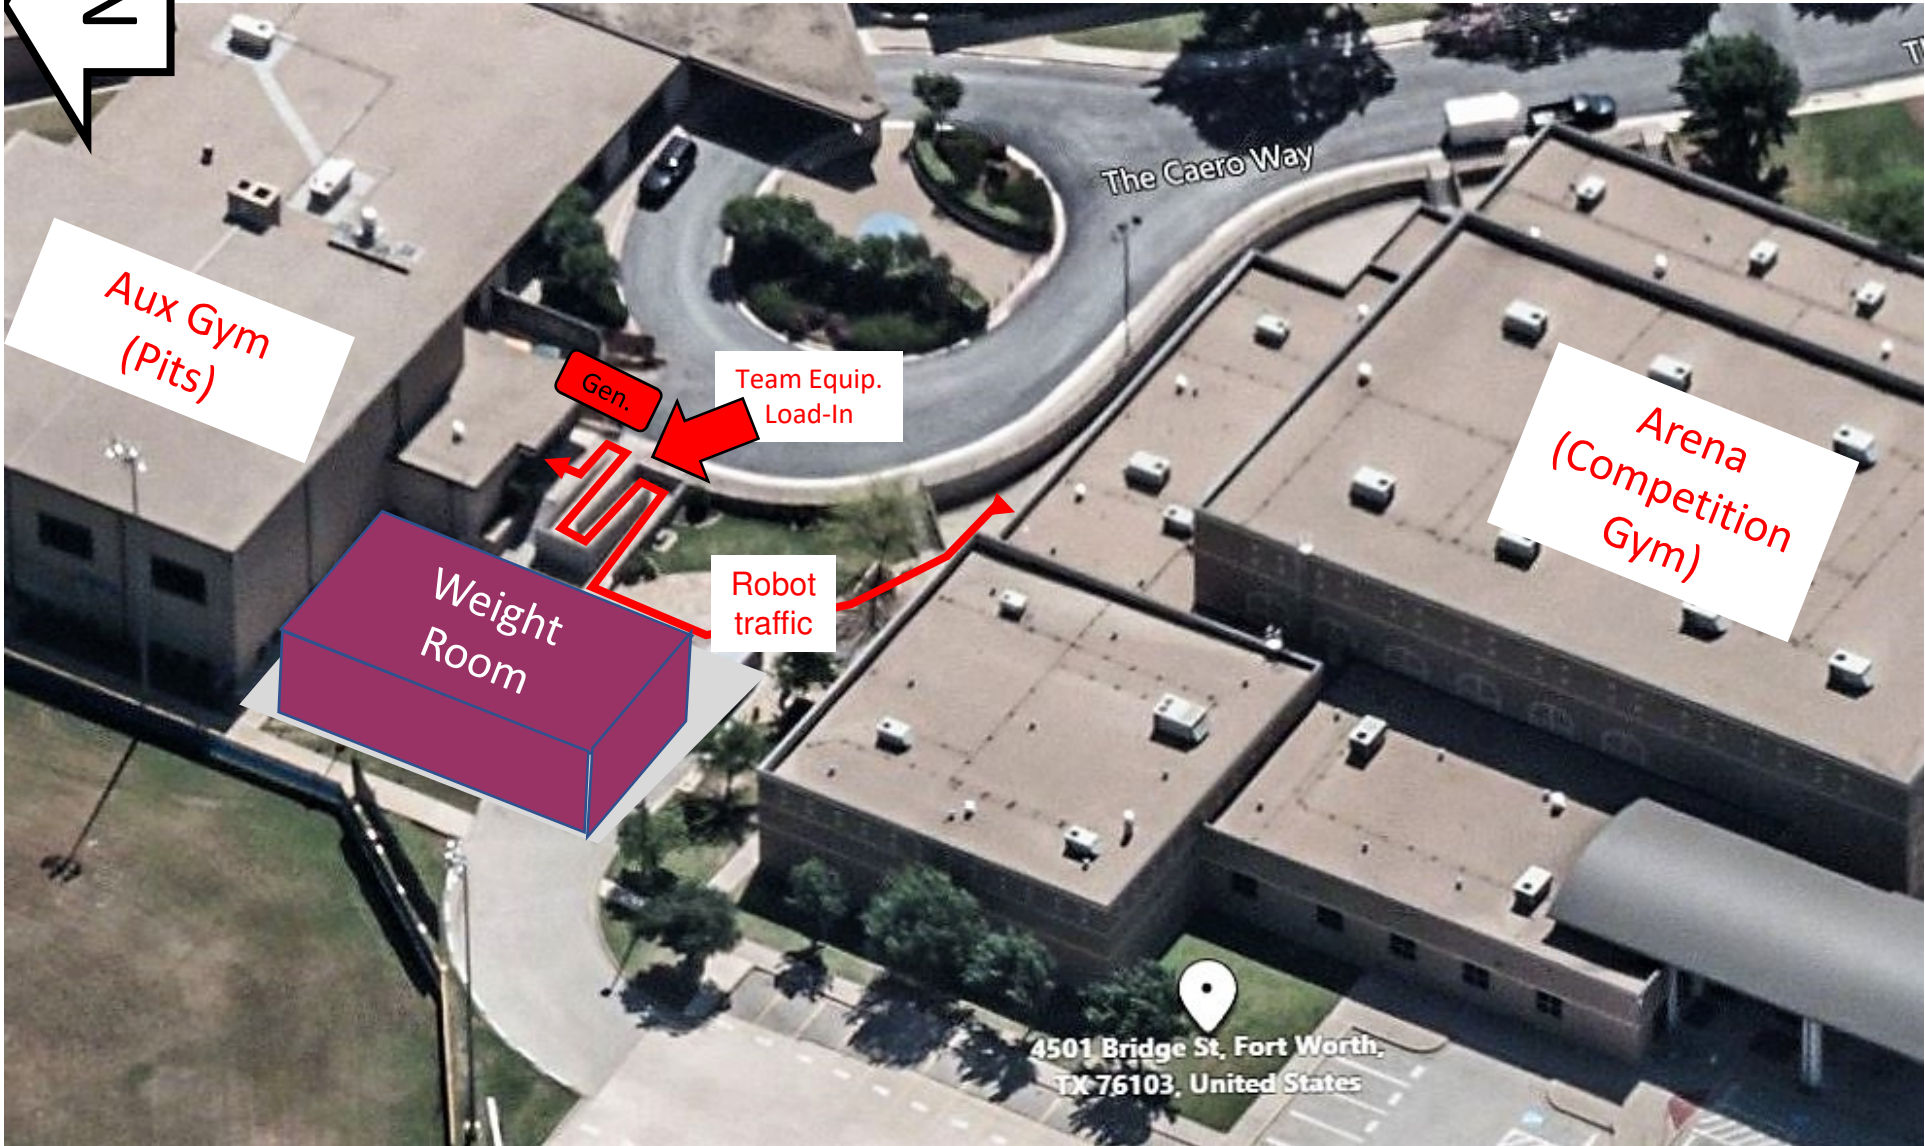

2022 FIT FRC DISTRICT FORT WORTH EVENT  
at Nolan Catholic High School  
4501 Bridge St., Fort Worth, TX 76103  
Mar 17 - Mar 19 2022  
Site Layout Plan Version: Draft 1

4501 Bridge St, Fort Worth,  
TX 76103, United States

Weight Room

Aux. Gym (Pits)

Team Equip. Load-In

Arena (Competition Gym)

Main Entrance

Competition Field Load-In

PODS

Team Load-In Line

TEAM  
BUS,  
TRAILER  
& TRUCK  
PARKING

FOOTBALL FIELD

IDEA BUILDING

HIGH SCHOOL

Aux  
Gym  
(Pits)

WEIGHT  
ROOM

NATORIUM

Arena  
(COMPETITION  
GYM)

PODS  
PARKING

The Cairo Way

Vol., FiT Staff,  
Mentors,  
Vendors,  
Spectators,  
Team cars &  
pickups parking

NORTH  
NCHS SITE PLAN  
NTS

Campus  
Entry  
Bridge Street

Aux Gym (Pits)

Bleachers (stowed away)