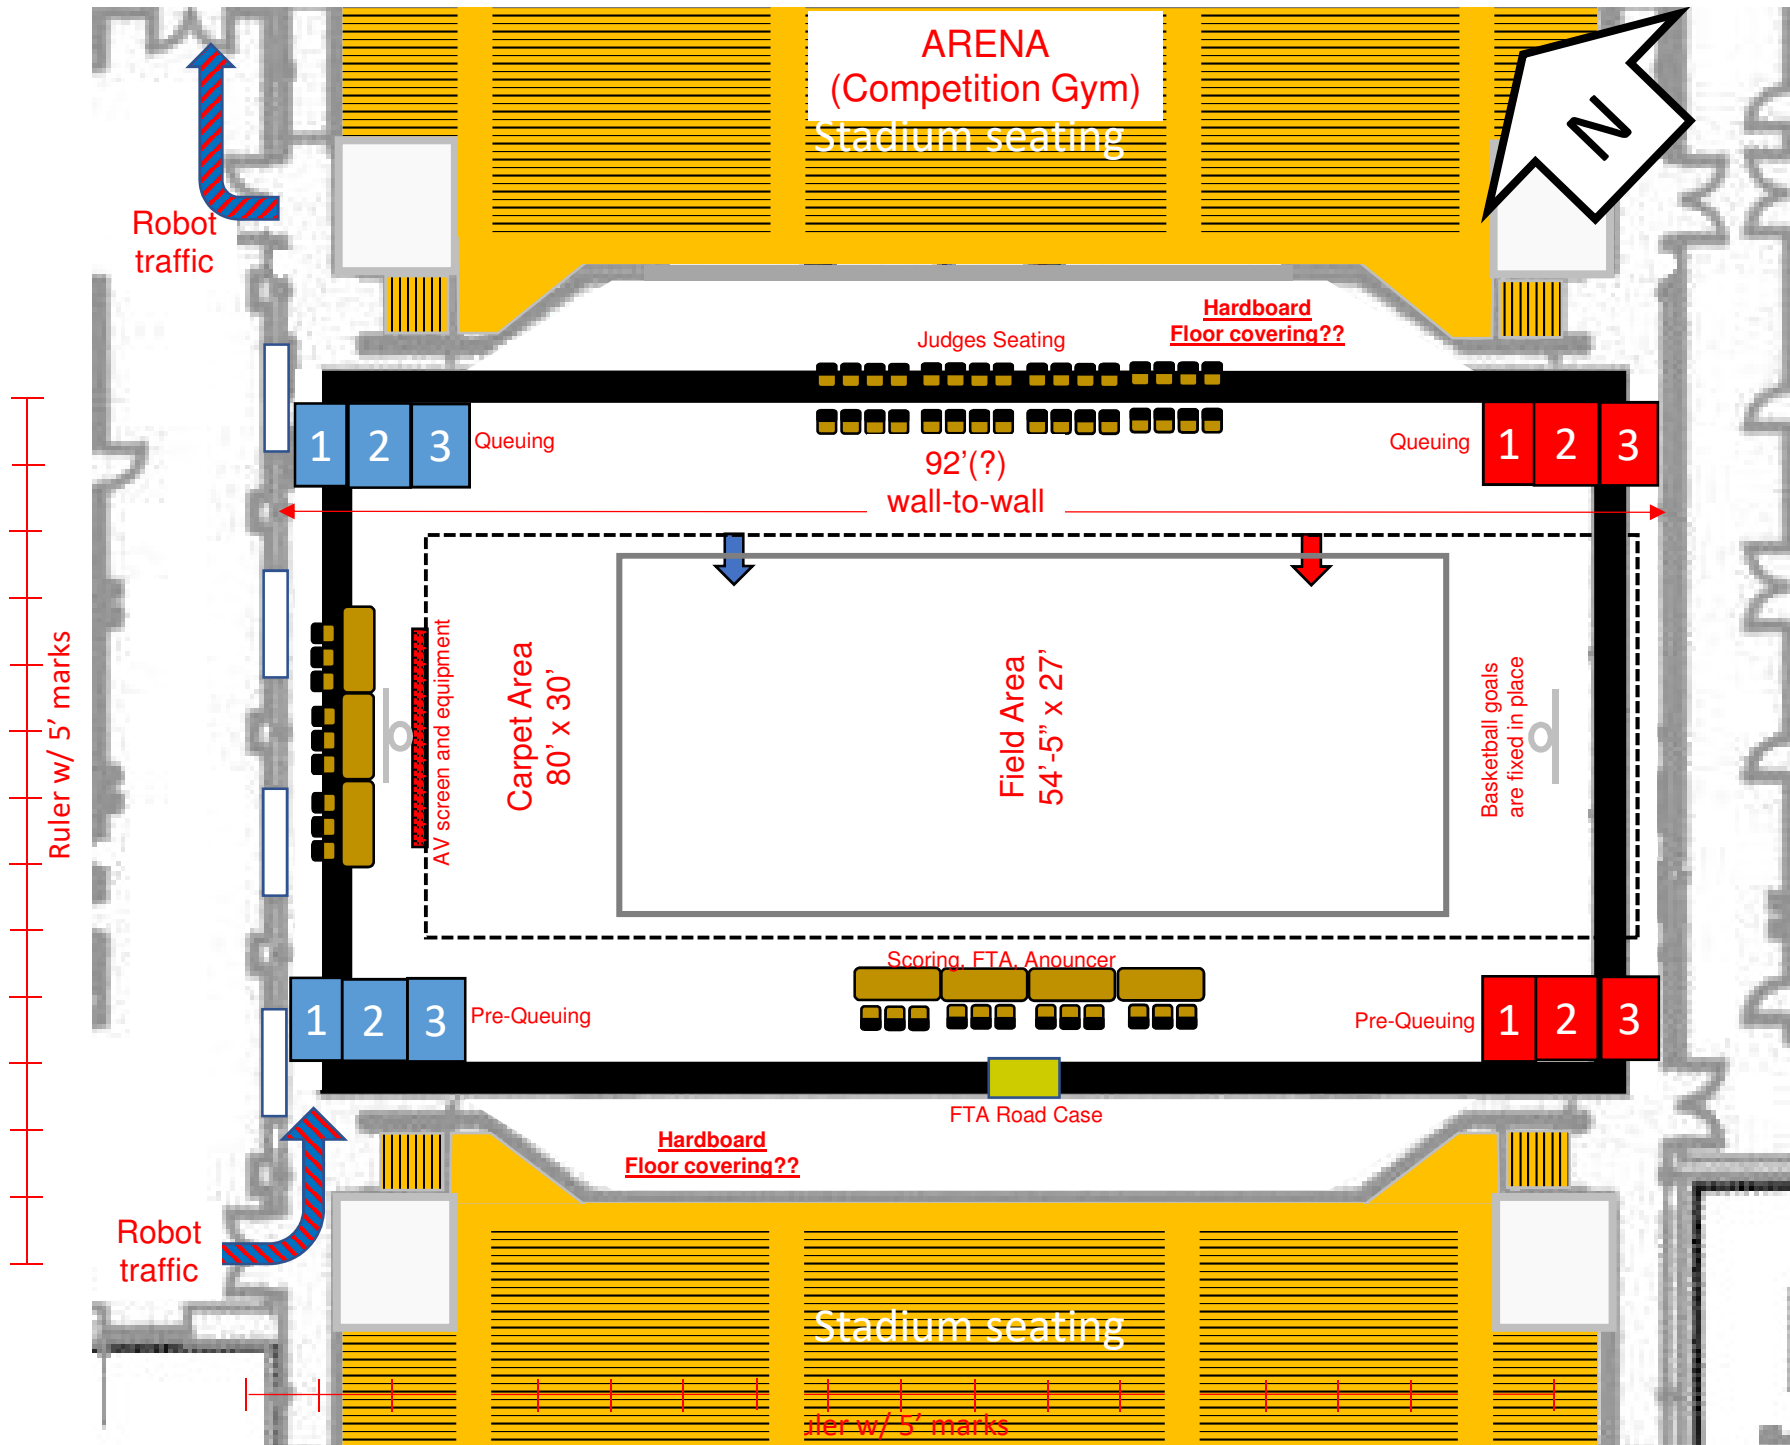

Aux Gym (Pits)

Bleachers (stowed away)

Safety Glasses Station

9' x 9' Pits

7	6	5	4	3	2	1
XXXX	XXXX	XXXX	XXXX	XXXX	XXXX	XXXX
XXXX	XXXX	XXXX	XXXX	XXXX	XXXX	
13	12	11	10	9	8	

Robot Inspection

Volunteer Check-in

Pit Admin.

9'(+) Aisles

72' (?) bleacher-to-bleacher

19	18	17	16	15	14
XXXX	XXXX	XXXX	XXXX	XXXX	XXXX
XXXX	XXXX	XXXX	XXXX	XXXX	XXXX
25	24	23	22	21	20

87' (?) wall-to-wall

Practice Field
15' x 30' carpet

Practice Field check-in

Spare Parts

Bleachers (stowed away)

Ruler w/ 5' marks

Ruler w/ 5' marks