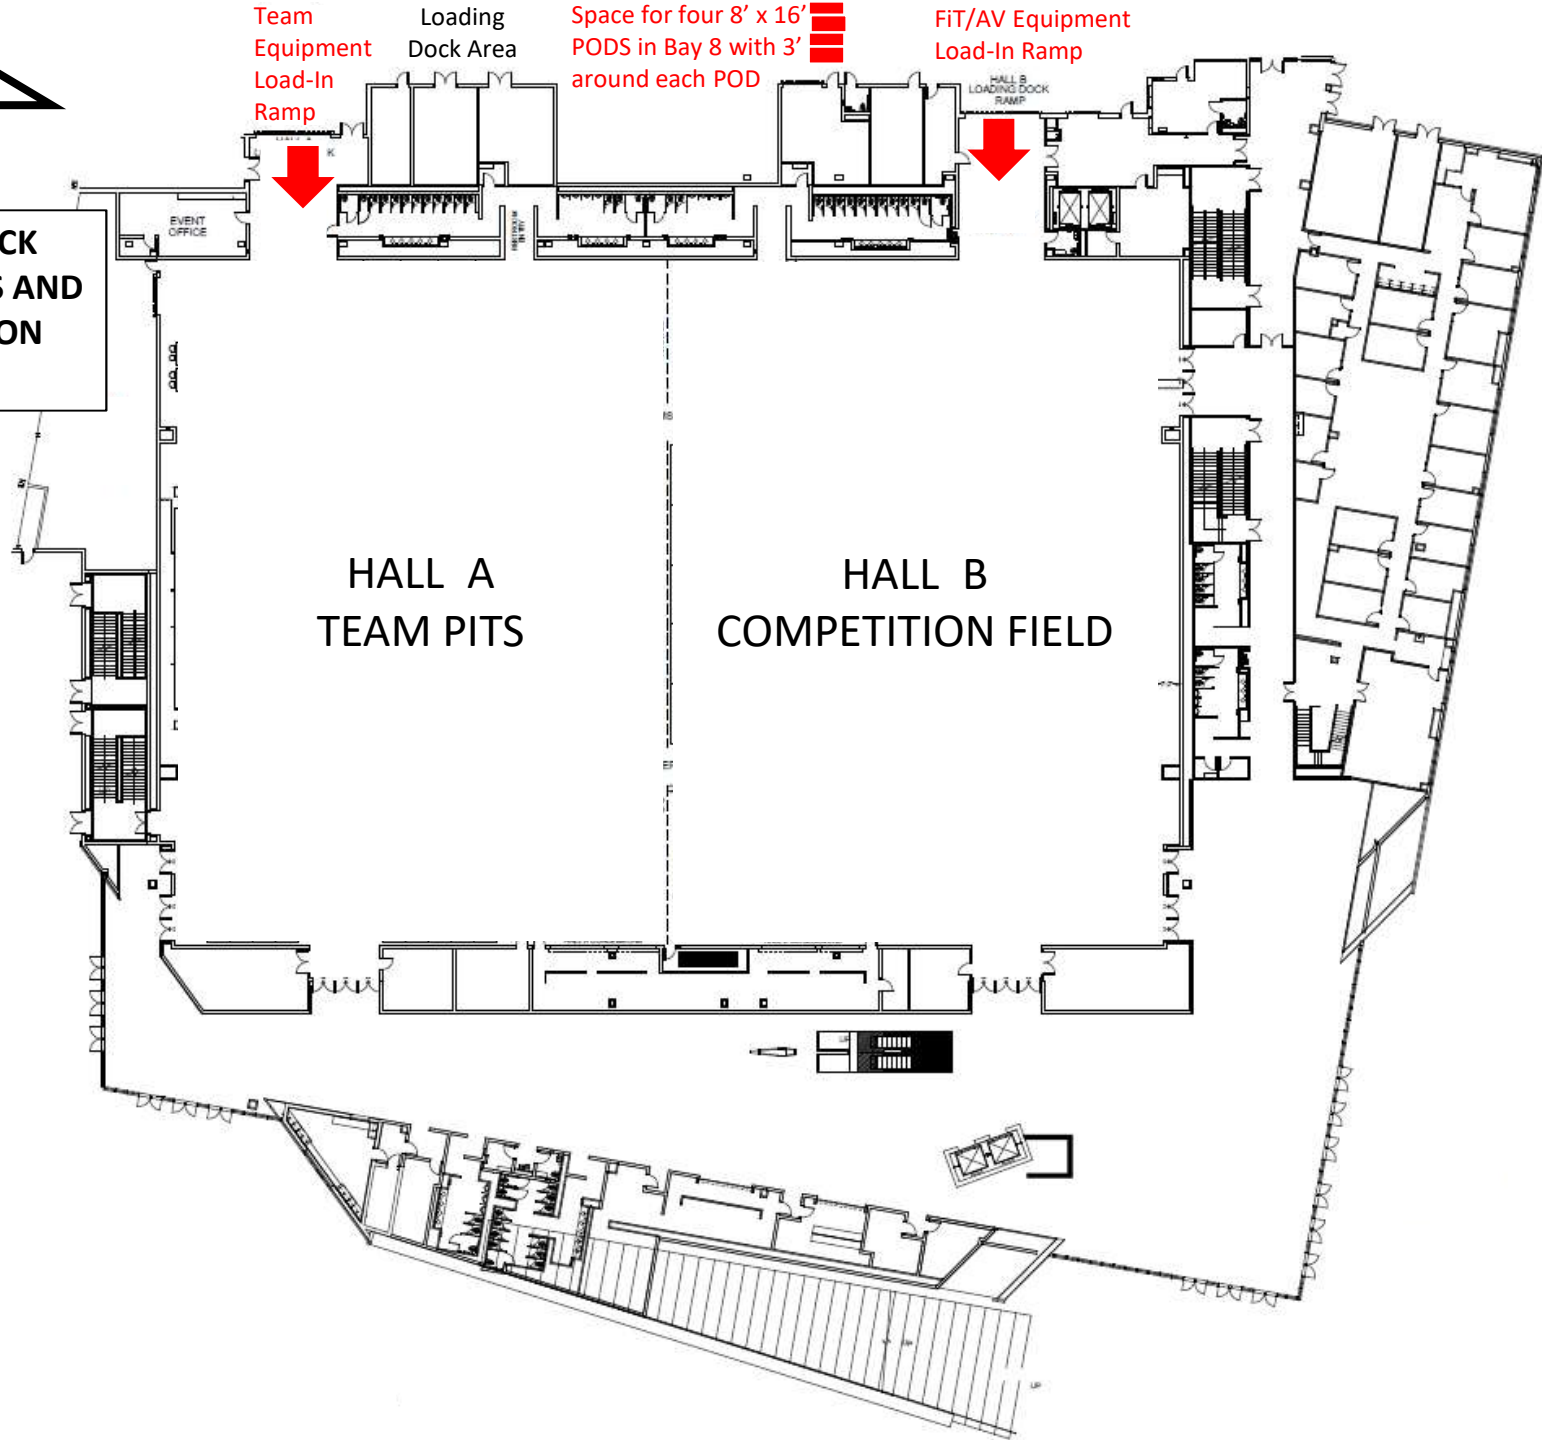

2022 FIT FRC DISTRICT IRVING EVENT
at Irving Convention Center
500 W Las Colinas Blvd, Irving, TX 75039
Mar 24 - Mar 26, 2022
Site Layout Plan Version: 2

**TEAM EQUIPMENT LOAD-IN ROUTE,
PARKING AND PODS LOCATION
DIAGRAM**

Google

Team Equipment Load-In Ramp
Loading Dock Area
Space for four 8' x 16' PODS in Bay 8 with 3' around each POD
FiT/AV Equipment Load-In Ramp

**HALL A
TEAM PITS**

**HALL B
COMPETITION FIELD**

EVENT OFFICE

HALL B LOADING DOCK RAMP

THIS DIAGRAM DOES NOT SHOW THE ACTUAL NUMBER OF TABLES AND CHAIRS TO BE UTILIZED. REFER TO THE 'SPEC SHEET' FOR THE ACTUAL NUMBER OF CHAIRS AND TABLES TO BE UTILIZED AT EACH LOCATION.

25	XXXX	XXXX	31
26	XXXX	XXXX	32
27	XXXX	XXXX	33
28	XXXX	XXXX	34
29	XXXX	XXXX	35
30	XXXX	XXXX	36

13	XXXX	XXXX	19
14	XXXX	XXXX	20
15	XXXX	XXXX	21
16	XXXX	XXXX	22
17	XXXX	XXXX	23
18	XXXX	XXXX	24

1	XXXX	XXXX	7
2	XXXX	XXXX	8
3	XXXX	XXXX	9
4	XXXX	XXXX	10
5	XXXX	XXXX	11
6	XXXX	XXXX	12