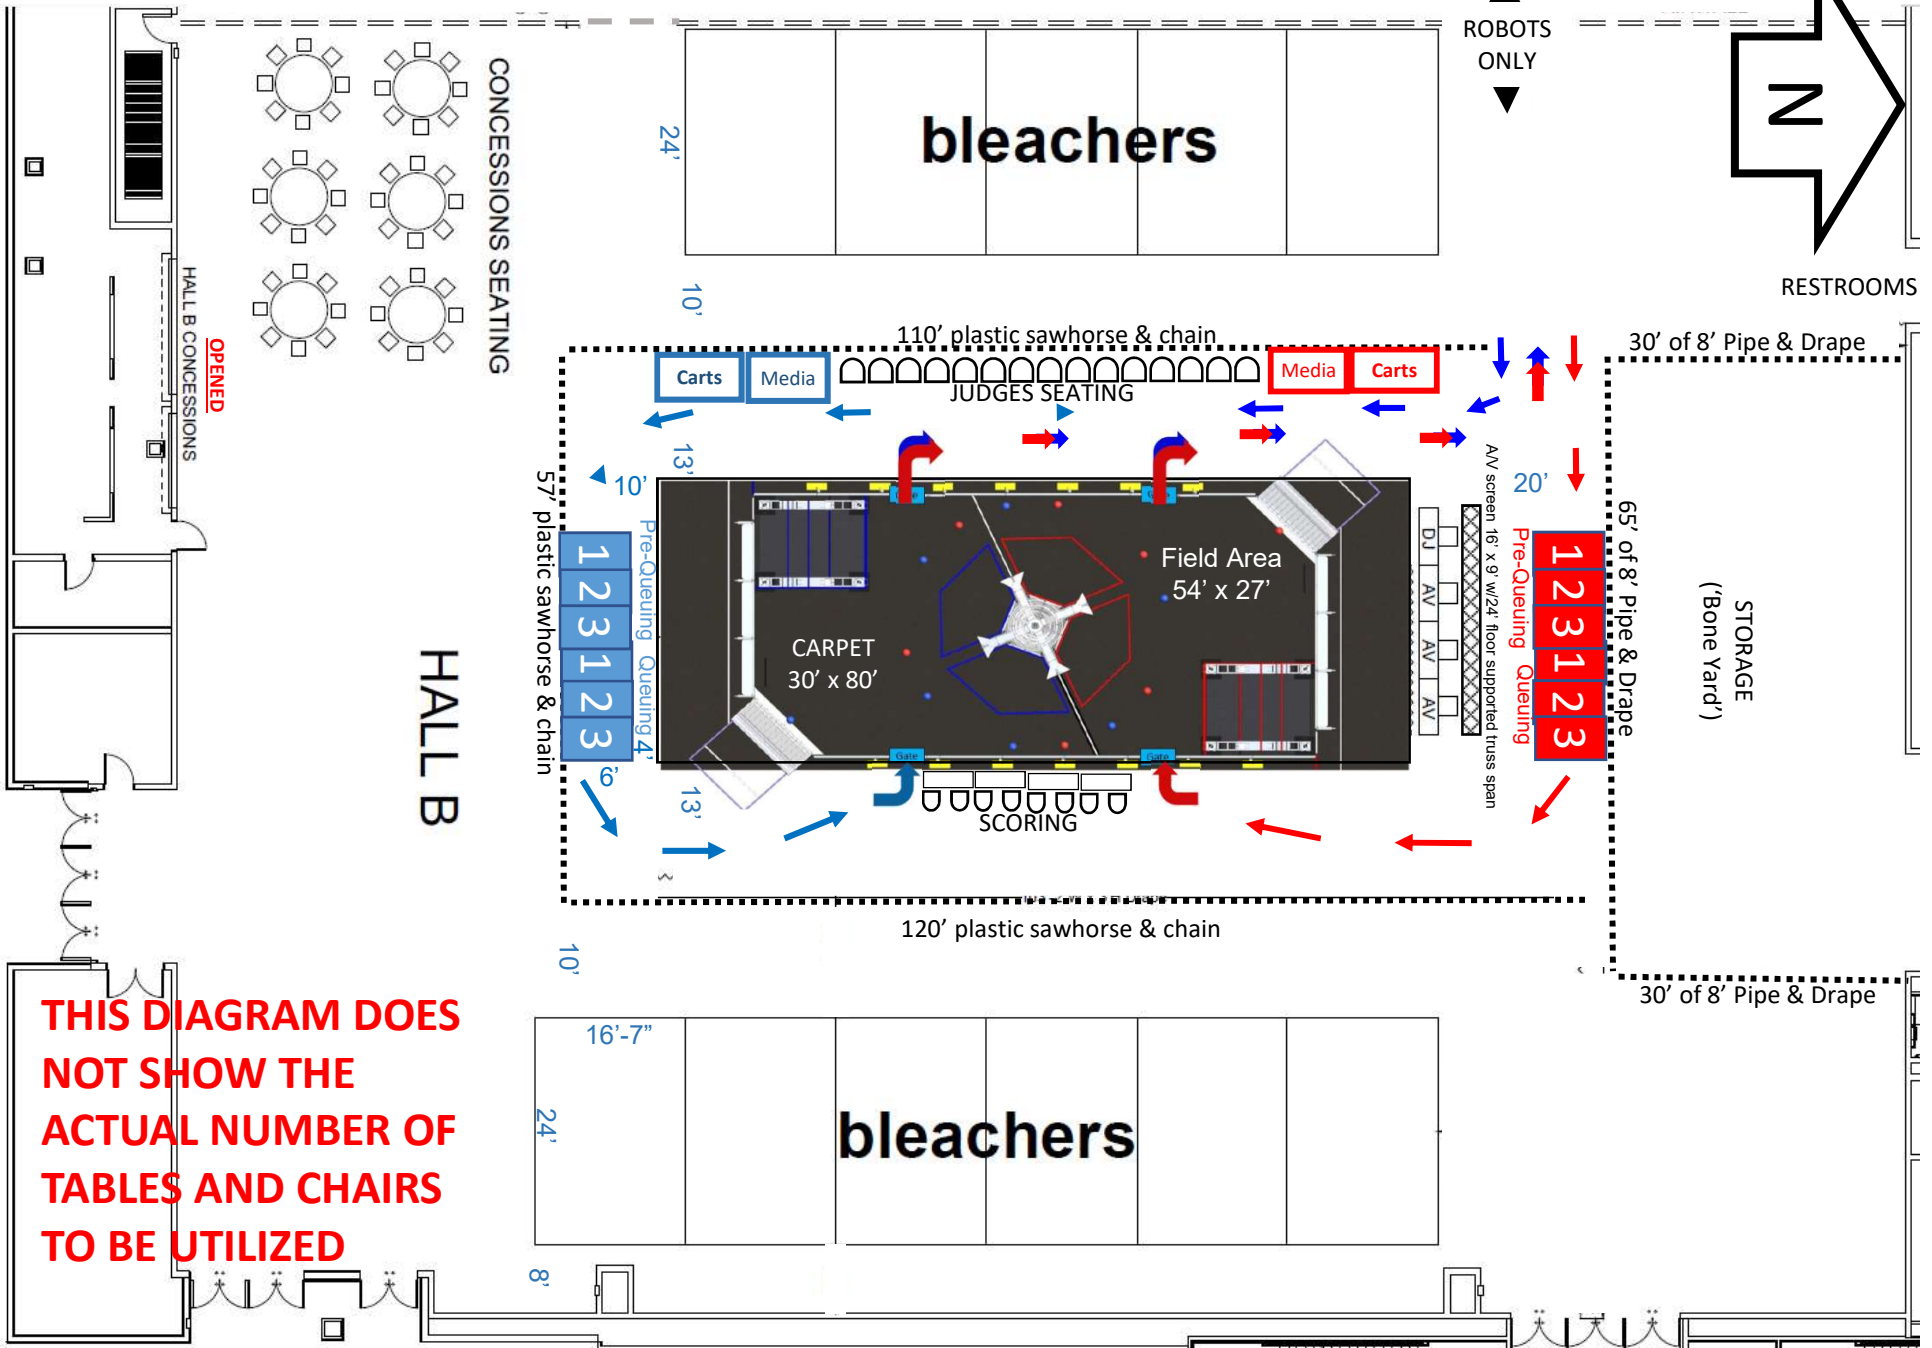

Google

Team Equipment Load-In Ramp
Loading Dock Area
Space for four 8' x 16' PODS in Bay 8 with 3' around each POD
FiT/AV Equipment Load-In Ramp

**HALL A
TEAM PITS**

**HALL B
COMPETITION FIELD**

EVENT OFFICE

HALL B LOADING DOCK RAMP

THIS DIAGRAM DOES NOT SHOW THE ACTUAL NUMBER OF TABLES AND CHAIRS TO BE UTILIZED. REFER TO THE 'SPEC SHEET' FOR THE ACTUAL NUMBER OF CHAIRS AND TABLES TO BE UTILIZED AT EACH LOCATION.

25	XXXX	XXXX	31
26	XXXX	XXXX	32
27	XXXX	XXXX	33
28	XXXX	XXXX	34
29	XXXX	XXXX	35
30	XXXX	XXXX	36

13	XXXX	XXXX	19
14	XXXX	XXXX	20
15	XXXX	XXXX	21
16	XXXX	XXXX	22
17	XXXX	XXXX	23
18	XXXX	XXXX	24

1	XXXX	XXXX	7
2	XXXX	XXXX	8
3	XXXX	XXXX	9
4	XXXX	XXXX	10
5	XXXX	XXXX	11
6	XXXX	XXXX	12

37	XXXX	42
38	XXXX	43
39	XXXX	44
40	XXXX	45

COMPETITION FIELD AREA DIAGRAM

THIS DIAGRAM DOES NOT SHOW THE ACTUAL NUMBER OF TABLES AND CHAIRS TO BE UTILIZED

2022 FIT FRC DISTRICT
 IRVING EVENT
 at Irving Convention
 Center
 500 W Las Colinas Blvd,
 Irving, TX 75039
 Mar 24 - Mar 26, 2022
 PIT NUMBERING Ver. 2