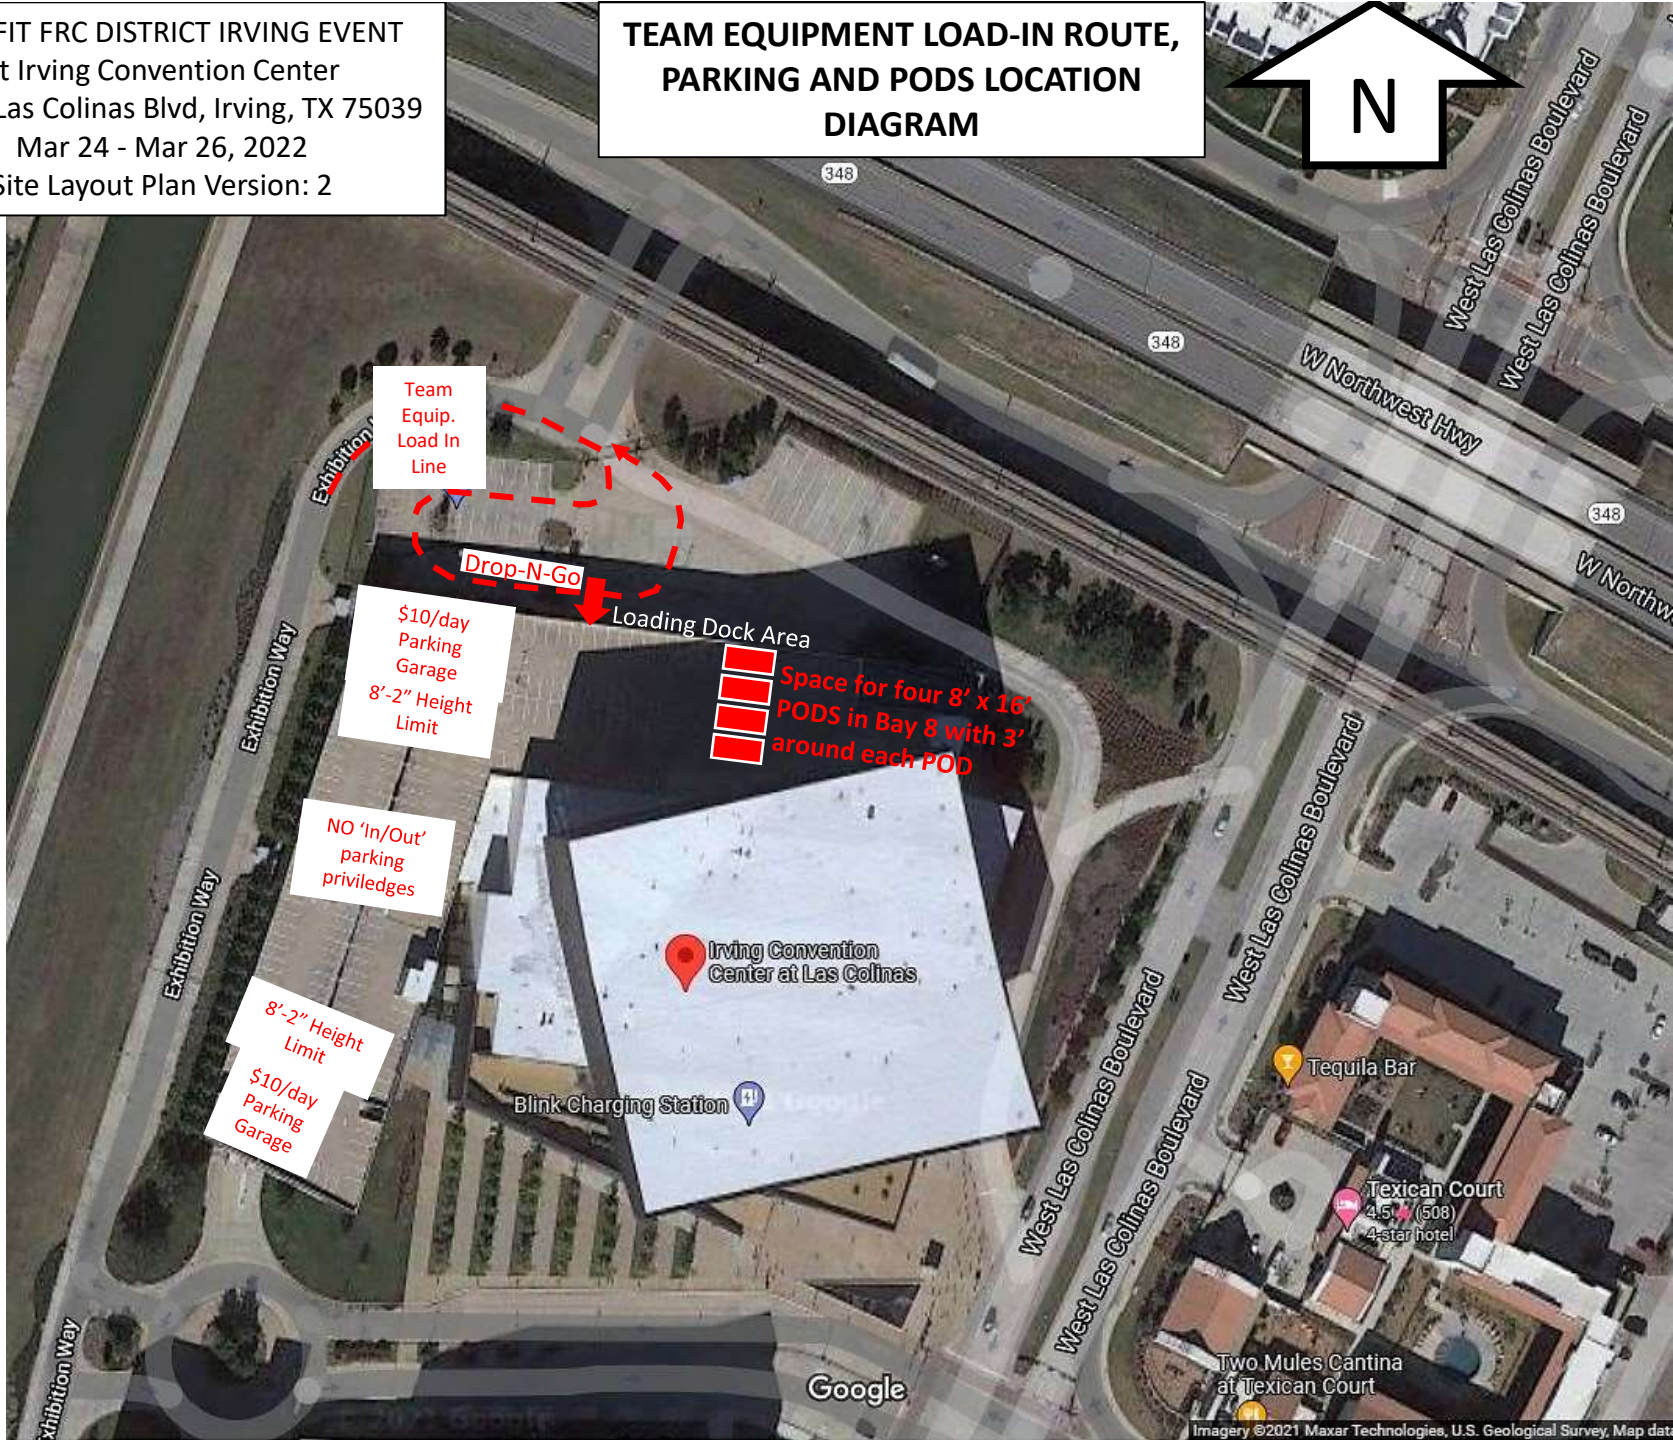

2022 FIT FRC DISTRICT IRVING EVENT
at Irving Convention Center
500 W Las Colinas Blvd, Irving, TX 75039
Mar 24 - Mar 26, 2022
Site Layout Plan Version: 2

**TEAM EQUIPMENT LOAD-IN ROUTE,
PARKING AND PODS LOCATION
DIAGRAM**

Google

Team Equipment Load-In Ramp
Loading Dock Area
Space for four 8' x 16' PODS in Bay 8 with 3' around each POD
FiT/AV Equipment Load-In Ramp

**HALL A
TEAM PITS**

**HALL B
COMPETITION FIELD**

EVENT OFFICE

HALL B LOADING DOCK RAMP

THIS DIAGRAM DOES NOT SHOW THE ACTUAL NUMBER OF TABLES AND CHAIRS TO BE UTILIZED. REFER TO THE 'SPEC SHEET' FOR THE ACTUAL NUMBER OF CHAIRS AND TABLES TO BE UTILIZED AT EACH LOCATION.

37	XXXX	42
38	XXXX	43
39	XXXX	44
40	XXXX	45

COMPETITION FIELD AREA DIAGRAM

THIS DIAGRAM DOES NOT SHOW THE ACTUAL NUMBER OF TABLES AND CHAIRS TO BE UTILIZED

2022 FIT FRC DISTRICT
 IRVING EVENT
 at Irving Convention
 Center
 500 W Las Colinas Blvd,
 Irving, TX 75039
 Mar 24 - Mar 26, 2022
 PIT NUMBERING Ver. 2