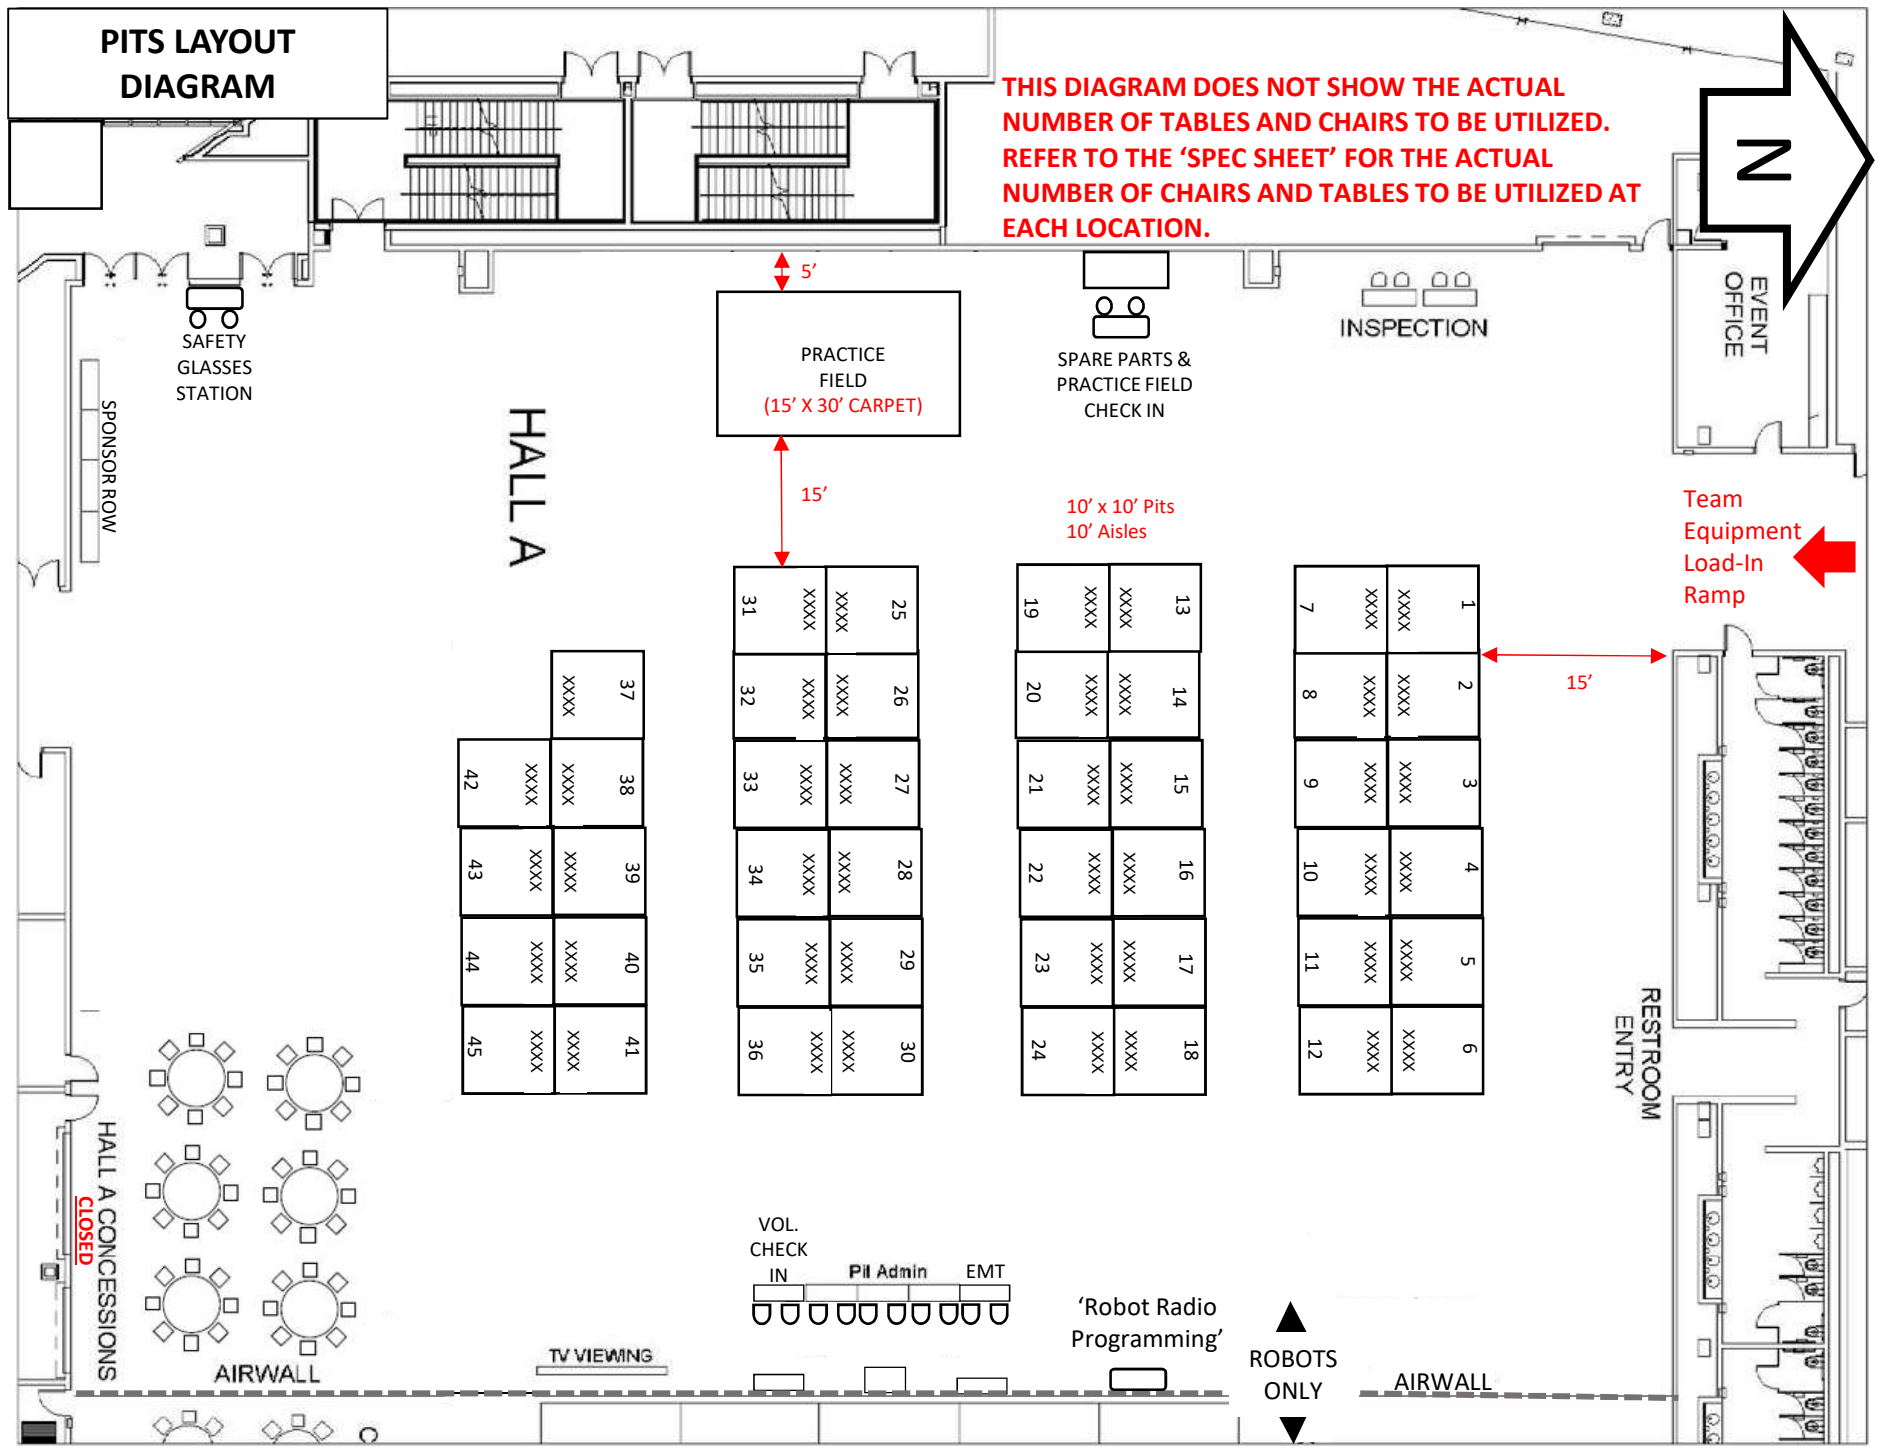

2022 FIT FRC DISTRICT IRVING EVENT
at Irving Convention Center
500 W Las Colinas Blvd, Irving, TX 75039
Mar 24 - Mar 26, 2022
Site Layout Plan Version: 2

**TEAM EQUIPMENT LOAD-IN ROUTE,
PARKING AND PODS LOCATION
DIAGRAM**

Google

Team Equipment Load-In Ramp
Loading Dock Area
Space for four 8' x 16' PODS in Bay 8 with 3' around each POD
FiT/AV Equipment Load-In Ramp

**HALL A
TEAM PITS**

**HALL B
COMPETITION FIELD**

EVENT OFFICE

HALL B LOADING DOCK RAMP

THIS DIAGRAM DOES NOT SHOW THE ACTUAL NUMBER OF TABLES AND CHAIRS TO BE UTILIZED. REFER TO THE 'SPEC SHEET' FOR THE ACTUAL NUMBER OF CHAIRS AND TABLES TO BE UTILIZED AT EACH LOCATION.

25	XXXX	XXXX	31
26	XXXX	XXXX	32
27	XXXX	XXXX	33
28	XXXX	XXXX	34
29	XXXX	XXXX	35
30	XXXX	XXXX	36

13	XXXX	XXXX	19
14	XXXX	XXXX	20
15	XXXX	XXXX	21
16	XXXX	XXXX	22
17	XXXX	XXXX	23
18	XXXX	XXXX	24

1	XXXX	XXXX	7
2	XXXX	XXXX	8
3	XXXX	XXXX	9
4	XXXX	XXXX	10
5	XXXX	XXXX	11
6	XXXX	XXXX	12